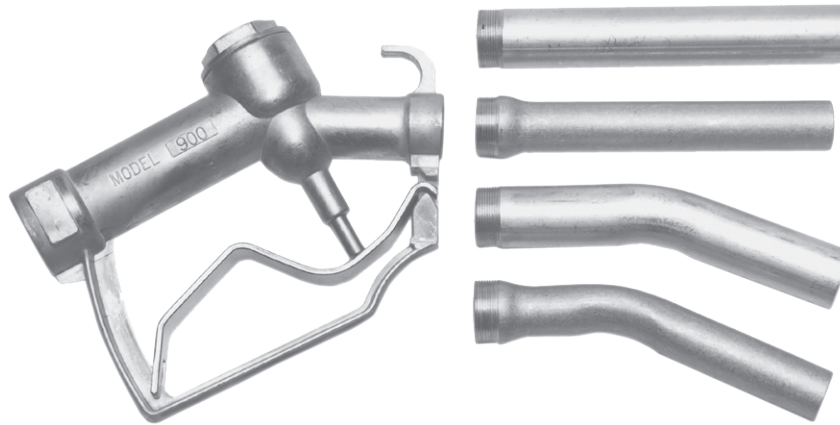

Dixon Bayco UL Listed Petroleum Nozzles

Truck Refueling - Automatic Shut-Off Nozzle

- for card lock and truck refueling stations
- venturi type automatic shut-off requires minimum 29 liters per minute flow (7.5 US GPM)
- rated up to 50 PSI, and 300 liters per minute flow (80 US GPM)
- detachable trigger ratchet
- heavy duty aluminum construction with bronze trigger
- break away aluminum spout is field replaceable
- UL Listed

Part #	Description
AN125	1-1/4" FNPT inlet x 1-3/8" spout
AN150	1-1/2" FNPT inlet x 1-3/8" spout
AN-RK1	replacement spout kit
AN-RK2	replacement ratchet kit
AN-RK3	replacement trigger kit

NOTE: Some fuel additives may not be compatible with seal materials.
Please contact Dixon Bayco for fuel compatibility.

900 Series Utility Nozzle

- Commonly used for dispensing fuel at construction sites, farming and portable truck mounted utility tanks.
- can be used with gravity flow, or pumps up to 25 PSI
- die cast zinc body; with a choice of inlet and spout sizes
- UL Listed

Part #	Inlet Size	Description
900	1" FNPT	1" Female 24UNS threaded outlet (no spout)
900S	1" FNPT	1" straight spout
900B	1" FNPT	1" bent spout
900W34S	1" FNPT	3/4" straight spout
900W34B	1" FNPT	3/4" bent spout
900S34 *	3/4" FNPT	3/4" straight spout
900B34 *	3/4" FNPT	3/4" bent spout