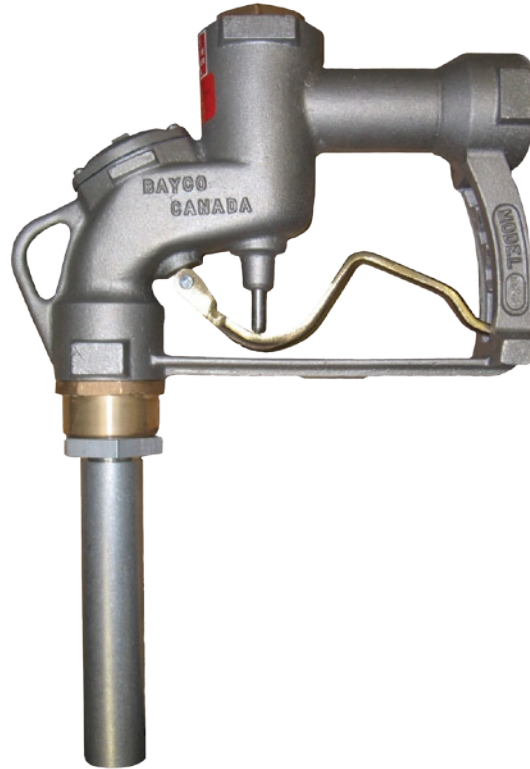

Dixon Bayco UL Listed Petroleum Nozzles

Truck Refueling - Automatic Shut-Off Nozzle

- for card lock and truck refueling stations
- venturi type automatic shut-off requires minimum 29 liters per minute flow (7.5 US GPM)
- rated up to 50 PSI, and 300 liters per minute flow (80 US GPM)
- detachable trigger ratchet
- heavy duty aluminum construction with bronze trigger
- break away aluminum spout is field replaceable
- UL Listed

Part #	Description
AN125	1-1/4" FNPT inlet x 1-3/8" spout
AN150	1-1/2" FNPT inlet x 1-3/8" spout
AN-RK1	replacement spout kit
AN-RK2	replacement ratchet kit
AN-RK3	replacement trigger kit

NOTE: Some fuel additives may not be compatible with seal materials.
Please contact Dixon Bayco for fuel compatibility.

900 Series Utility Nozzle

- Commonly used for dispensing fuel at construction sites, farming and portable truck mounted utility tanks.
- can be used with gravity flow, or pumps up to 25 PSI
- die cast zinc body; with a choice of inlet and spout sizes
- UL Listed

Part #	Inlet Size	Description
900	1" FNPT	1" Female 24UNS threaded outlet (no spout)
900S	1" FNPT	1" straight spout
900B	1" FNPT	1" bent spout
900W34S	1" FNPT	3/4" straight spout
900W34B	1" FNPT	3/4" bent spout
900S34 *	3/4" FNPT	3/4" straight spout
900B34 *	3/4" FNPT	3/4" bent spout